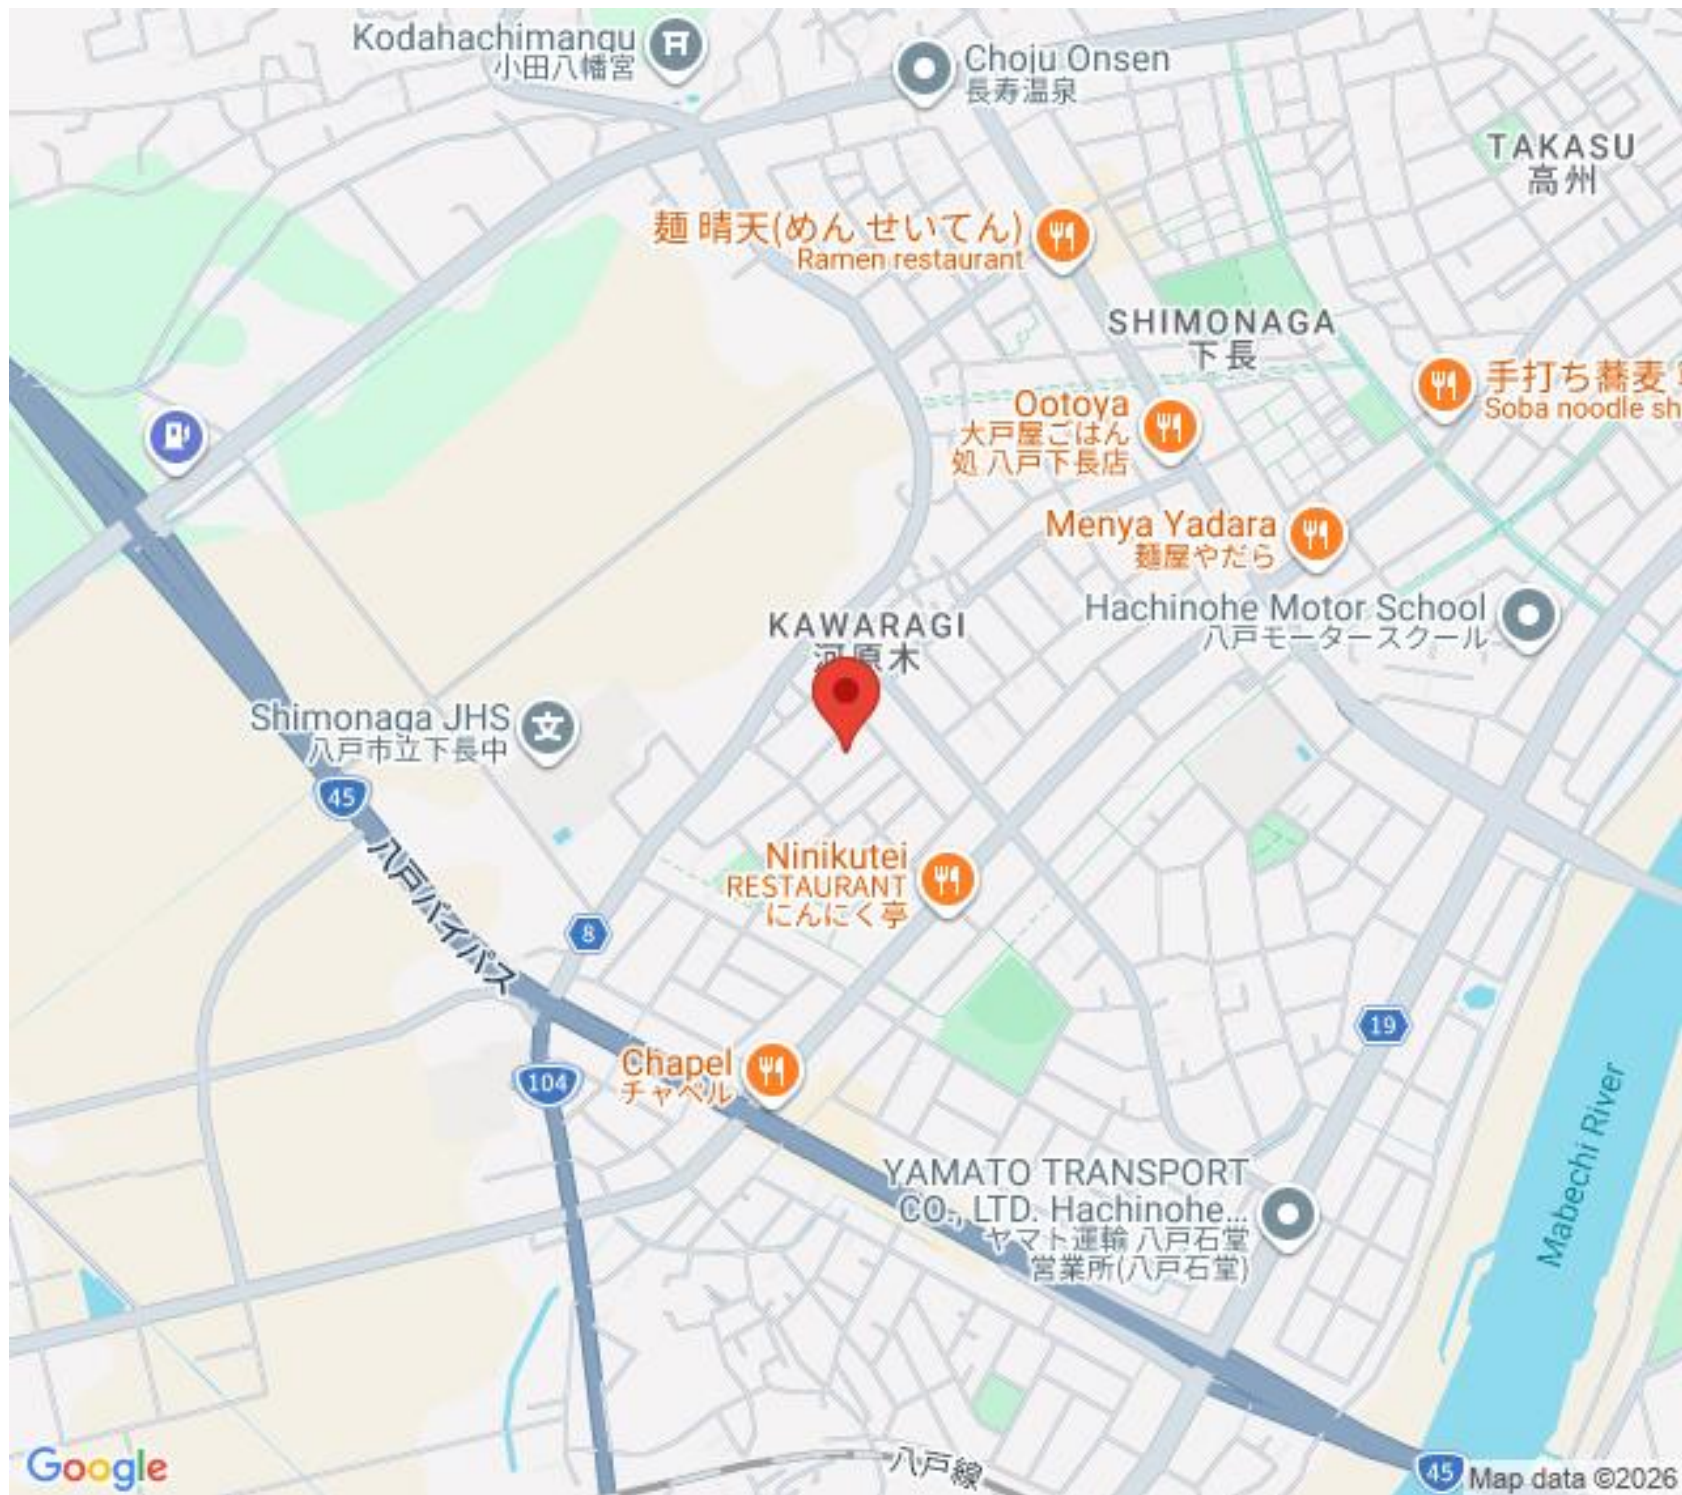

Kodahachimanqu
小田八幡宮

Choju Onsen
長寿温泉

TAKASU
高州

麺晴天(めんせいてん)
Ramen restaurant

SHIMONAGA
下長

手打ち蕎麦
Soba noodle sh

Ootoya
大戸屋ごはん
処 八戸下長店

Menya Yadara
麺屋やだら

Hachinohe Motor School
八戸モータースクール

KAWARAGI
河原木

Shimonaga JHS
八戸市立下長中

Ninikutei
RESTAURANT
にんにく亭

Chapel
チャペル

YAMATO TRANSPORT
CO., LTD. Hachinohe...
ヤマト運輸 八戸石堂
営業所(八戸石堂)

Mabechi River

Google

Map data ©2026